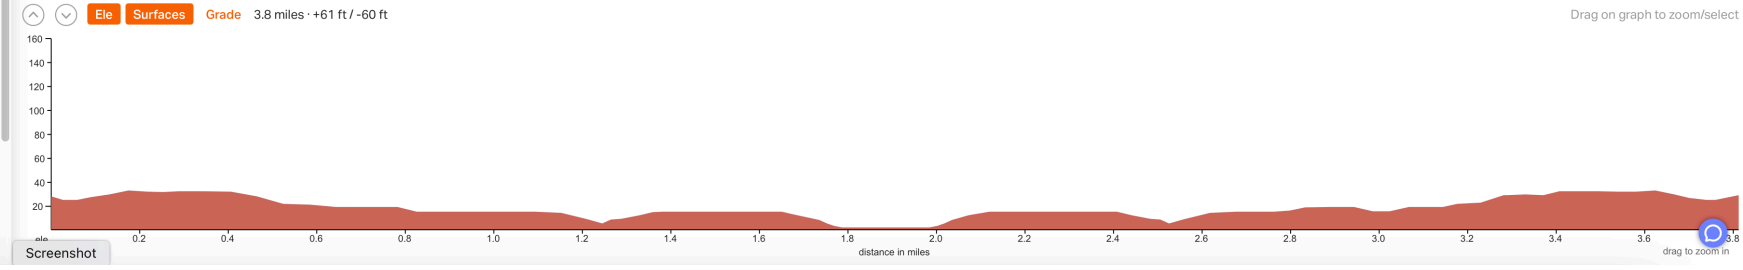

Official Party Gras 3 mile route

By Judy T

3.8 mi + 61 ft 1.0 %
0:14 - 60 ft -1.2 %

Export FIT File

3 mile route from Vernon Square to the bridge on Black Island Road and back on Wayne Street.

Darien, GA Public (9 views)
Created Jan 11, 2023 Updated Feb 8, 2023
0 reviews 0 comments

Surfaces

Paved 3.8 mi 100%

Cuesheet

- Turn left onto Fort King George Drive 0.0 mi
- Turn left onto 2nd Street East 0.9 mi
- Turn sharp right onto McIntosh Road 1.0 mi
- Turn right onto Black Isle Road 1.5 mi
- Keep right onto Black Island Road 1.6 mi

Show Full Cuesheet

Like

Comments

Write a comment...

Screenshot

drag to zoom in