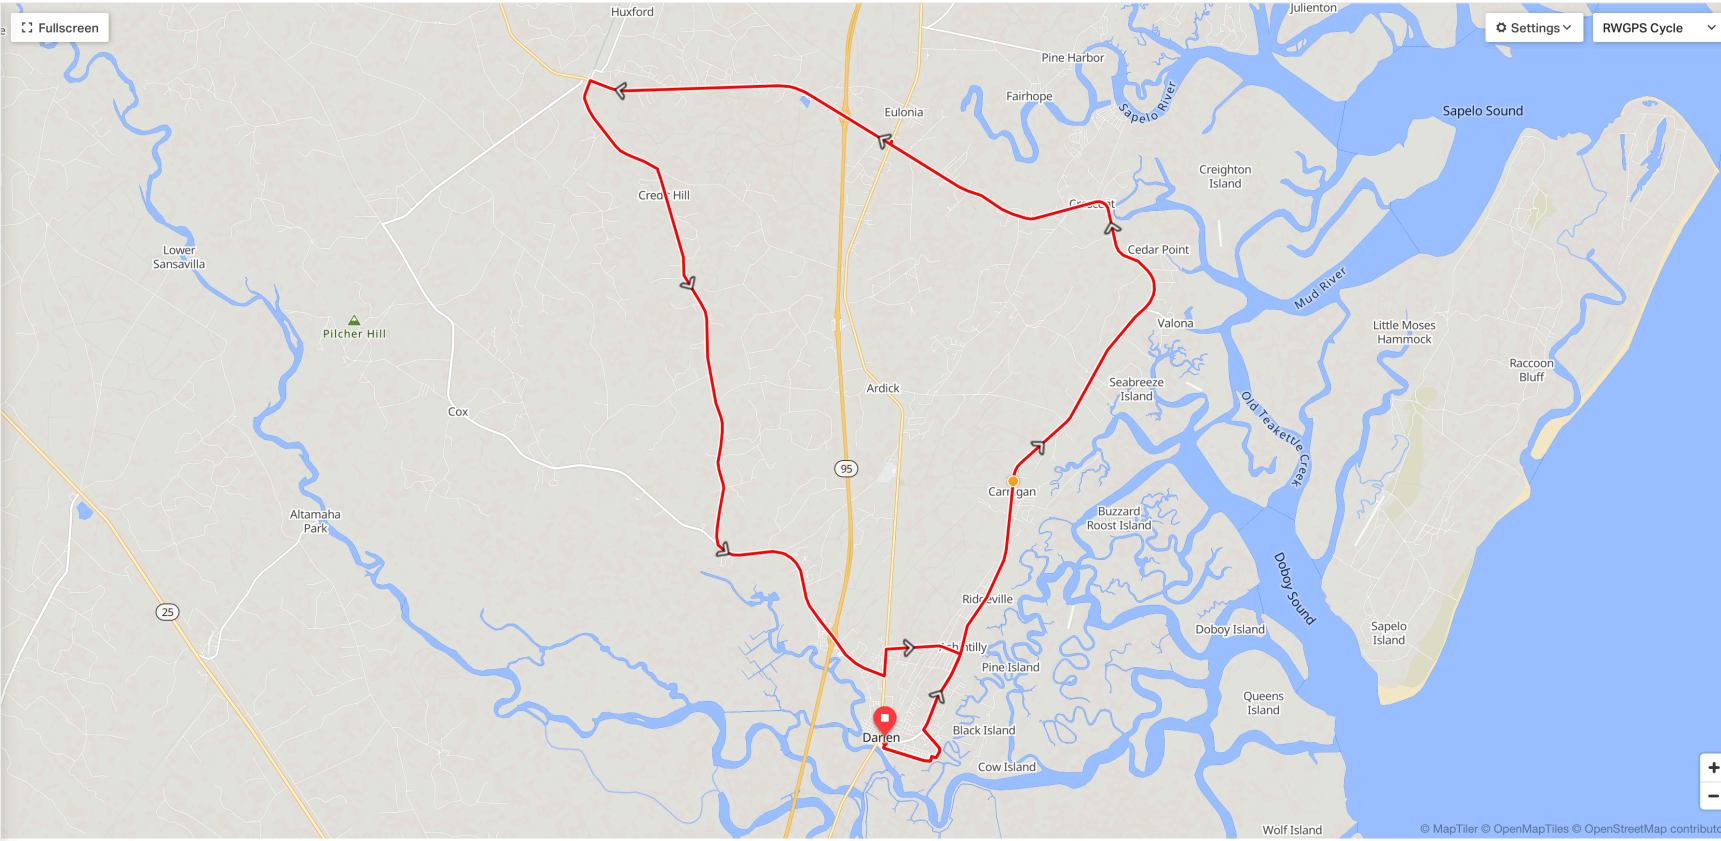

Pin Share More

42 mile 2024 Party Gras - Official

By Judy T

41.8 mi + 356 ft 1.0 %
2:41 - 356 ft -1.1 %

Send to Device

Rest stop- mile 17

Darien, GA Public (2 views)
Created Nov 25, 2023 Updated Nov 25, 2023
0 reviews 0 comments

Surfaces 1
Paved 41.8 mi 100%

1. Cuesheet
2. Keep right 0.1 mi
   - Turn slight right onto Franklin Street 0.1 mi
   - Turn left onto Fort King George Drive 0.1 mi
   - Turn left onto 2nd Street East 1.0 mi
   - Turn sharp right onto McIntosh Road 1.1 mi

Show Full Cuesheet

Like

Comments
Write a comment...

Screenshot

drag to zoom in