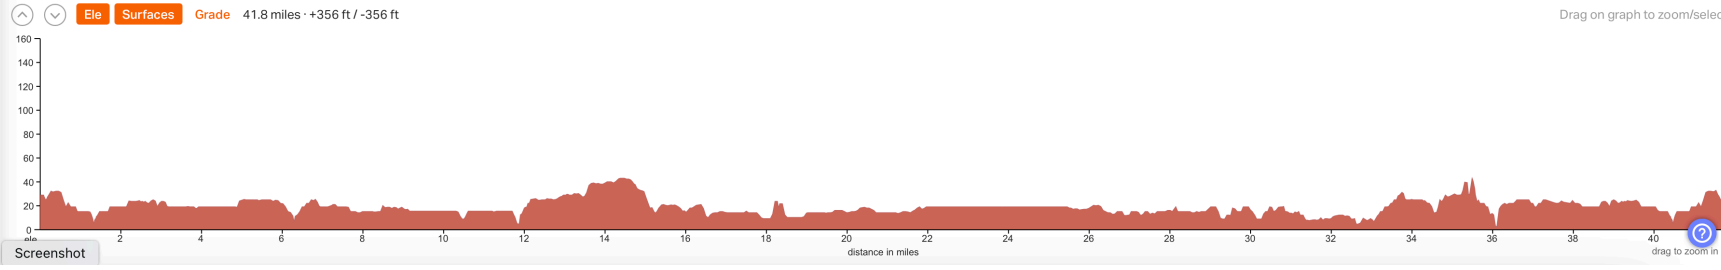

Pin Share More

42 mile 2024 Party Gras - Official

By Judy T

41.8 mi + 356 ft 1.0 %
2:41 - 356 ft -1.1 %

Send to Device

Rest stop- mile 17

Darien, GA Public (2 views)
Created Nov 25, 2023 Updated Nov 25, 2023
0 reviews 0 comments

Surfaces 1
Paved 41.8 mi 100%

1. Cuesheet
2. Keep right 0.1 mi
   - Turn slight right onto Franklin Street 0.1 mi
   - Turn left onto Fort King George Drive 0.1 mi
   - Turn left onto 2nd Street East 1.0 mi
   - Turn sharp right onto McIntosh Road 1.1 mi

Show Full Cuesheet

Like

Comments
Write a comment...

Screenshot

drag to zoom in