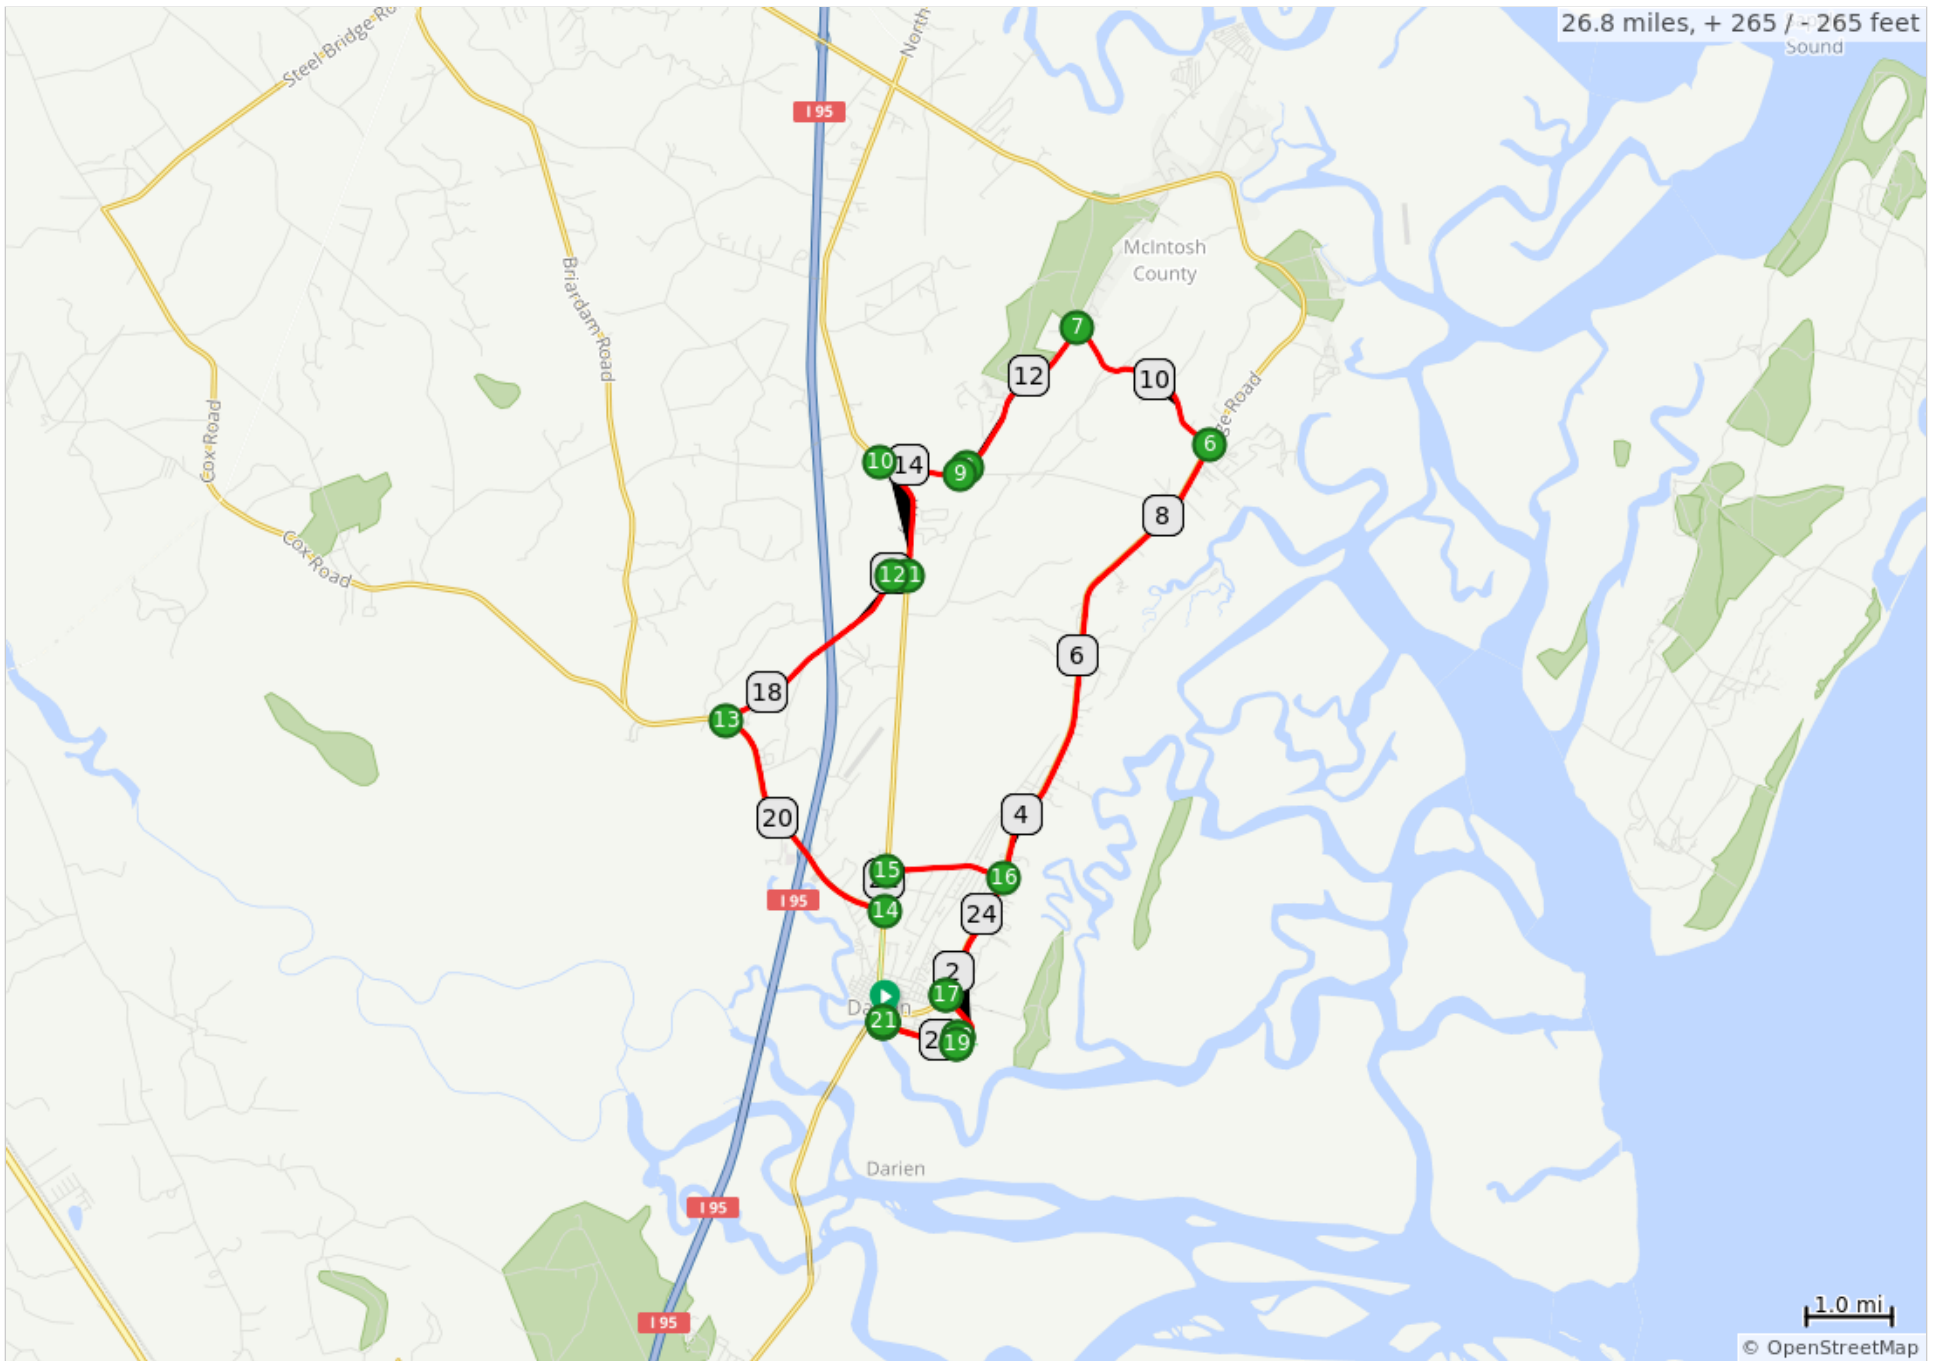

Party Gras 25 mile Franklin Street start/finish

26.8 miles, + 265 / - 265 feet
Sound

1.0 mi
© OpenStreetMap

Party Gras 25 mile Franklin Street start/finish

Dist	Note
0.0	Start of route
0.0	L onto Fort King George Drive
0.9	L onto 2nd Street East
1.0	Sharp R onto McIntosh Road
1.7	R onto Ridge Road, GA 99
9.0	L onto Swamp Road Southeast
11.2	L onto Smith Road
13.3	Keep R onto Smith Road
13.4	R onto Smith Road
14.4	Sharp L onto North Way, US 17, GA 25
15.8	R
16.0	L onto Cathead Cross Road
18.6	Sharp L onto SR 251

18.6 miles. +165/-166 feet

Dist	Note
21.7	Sharp L onto North Way, US 17, GA 25
22.1	R onto Blounts Crossing
23.5	R onto Ridge Road, GA 99
25.0	L onto McIntosh Road
25.8	Sharp L onto 2nd Street East
25.8	R onto Fort King George Drive
26.7	R onto Franklin Street
26.8	End of route

8.2 miles. +47/-46 feet