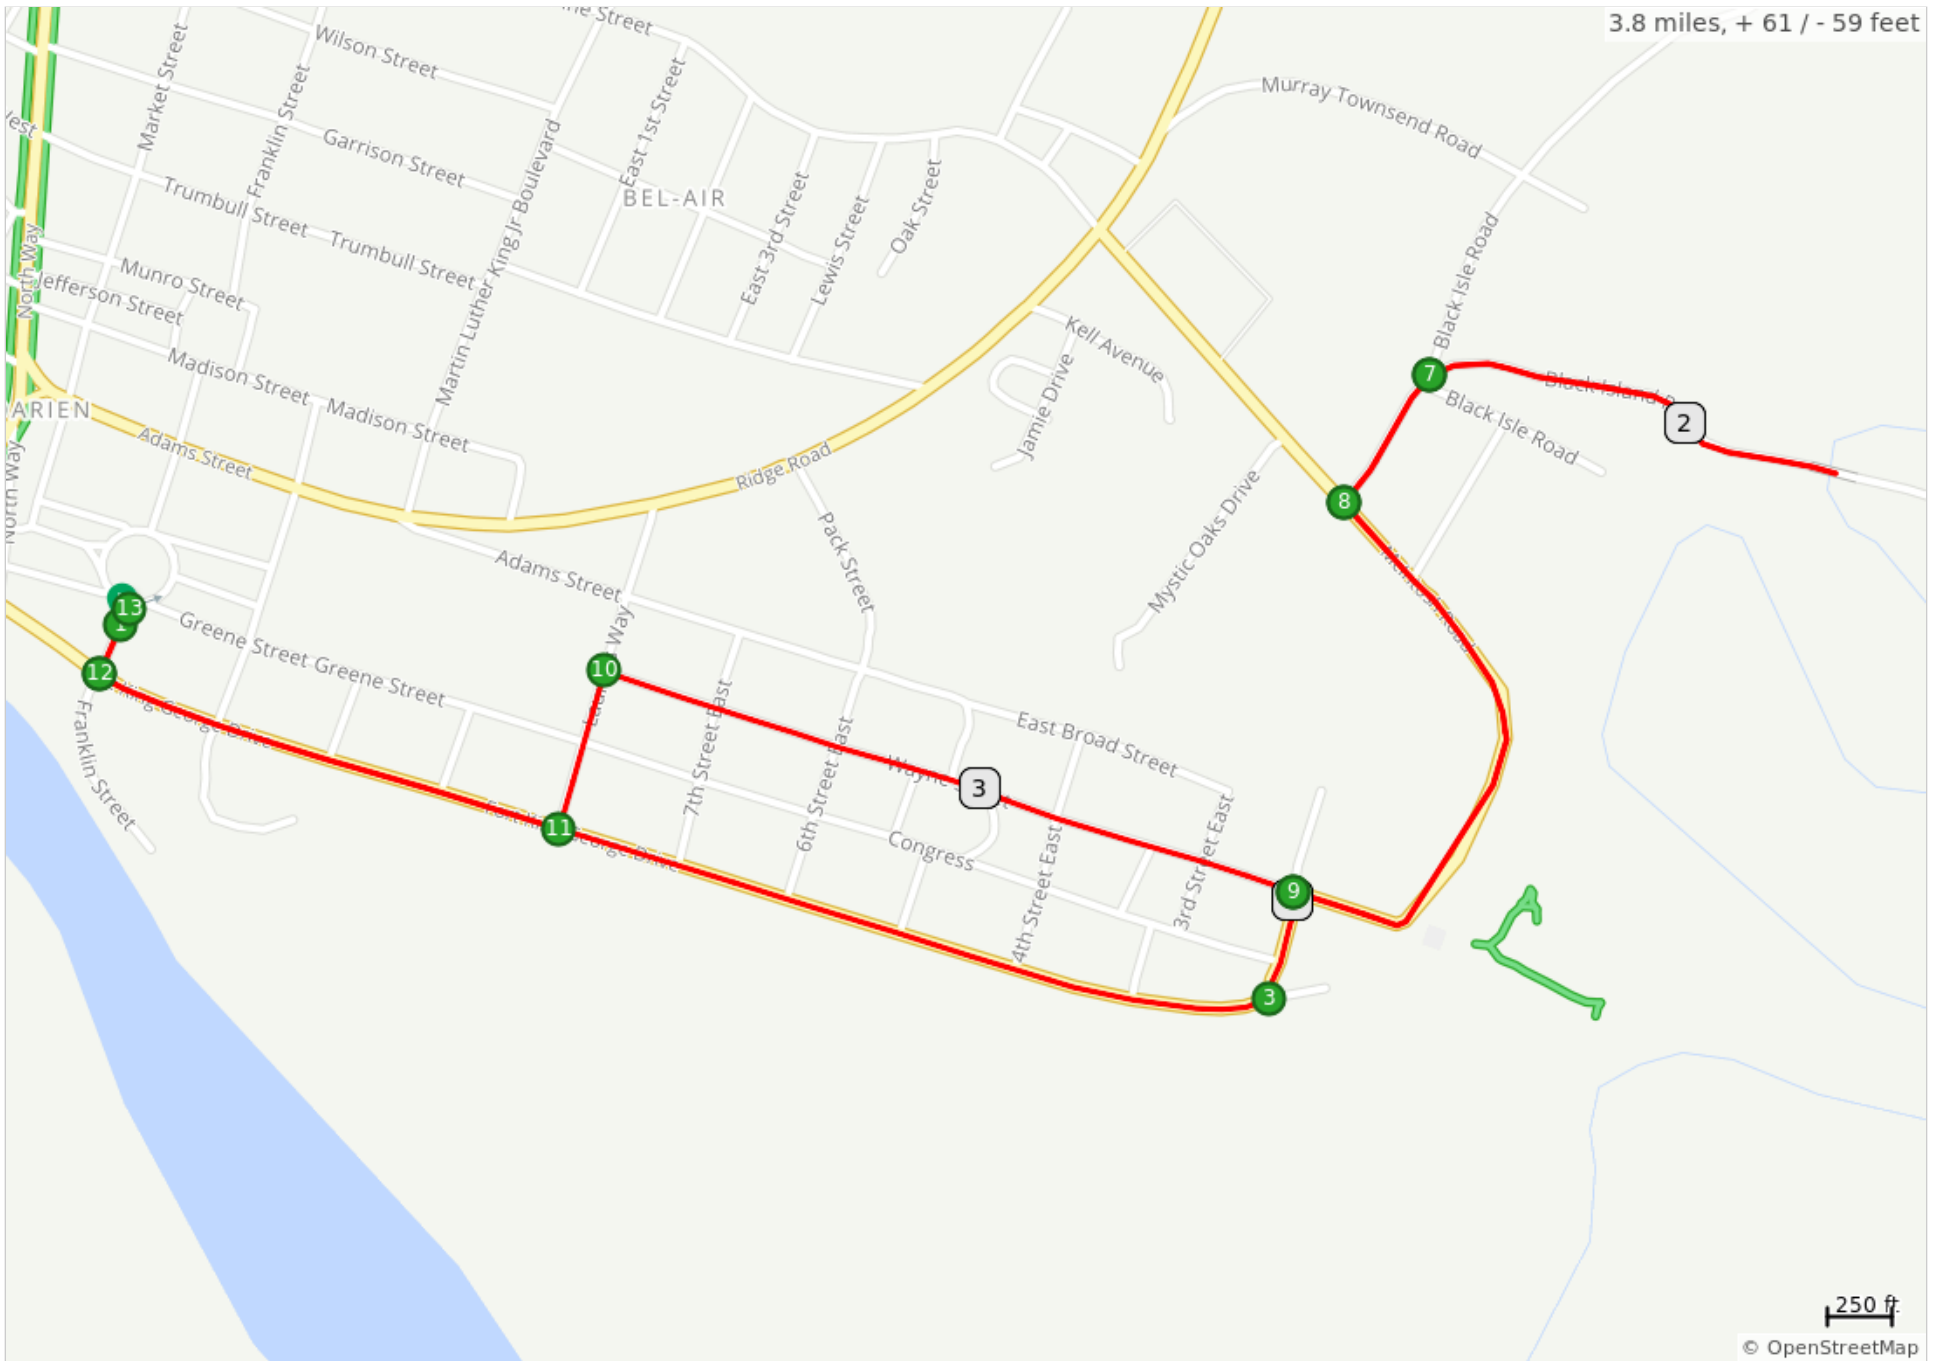

# Party Gras 2023 3 mile route

3.8 miles, + 61 / - 59 feet

Party Gras 2023 3 mile route

Dist	Note
0.0	Start of route
0.0	L onto Fort King George Drive
0.9	L onto 2nd Street East
1.0	Sharp R onto McIntosh Road
1.5	R onto Black Isle Road
1.6	Keep R onto Black Island Road
2.2	Slight L onto Black Isle Road
2.3	L onto McIntosh Road
2.8	Continue onto Wayne Street
3.3	L onto Laurens Way
3.4	R onto Fort King George Drive
3.8	R onto Franklin Street
3.8	End of route

3.8 miles. +60/-59 feet

---