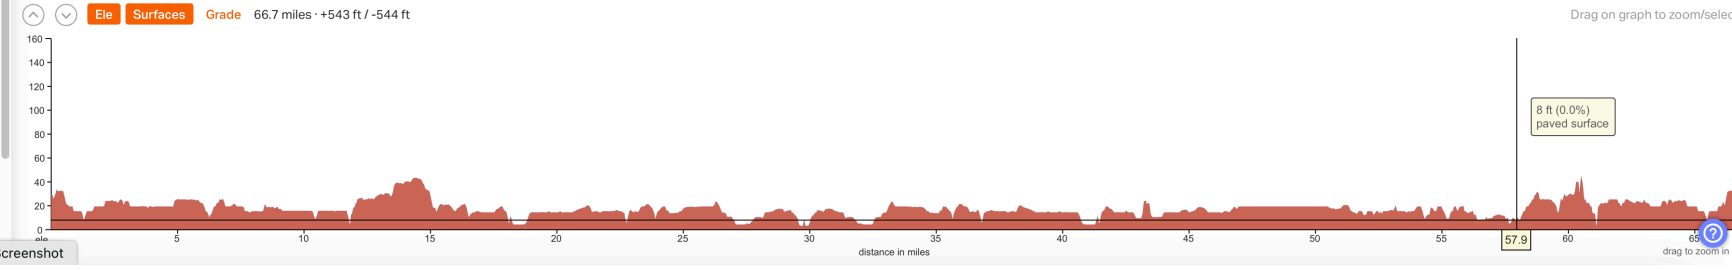

Pin Share More

The 2024 Party Gras Metric Century- official

By Judy T

66.7 mi + 543 ft 1.0 %
4:16 - 544 ft -1.2 %

Send to Device

Rest stops- mile 17, 35, 48

Darien, GA Public (4 views)
Created Nov 25, 2023 Updated Nov 25, 2023
0 reviews 0 comments

Surfaces

Paved 66.7 mi 100%

1. ### Cuesheet
2. Keep right 0.0 mi
   - Turn slight right onto Franklin Street 0.0 mi
   - Turn left onto Fort King George Drive 0.1 mi
   - Turn left onto 2nd Street East 1.0 mi
   - Turn sharp right onto McIntosh Road 1.1 mi
3. Show Full Cuesheet

Like

Comments

Write a comment...

Screenshot

drag to zoom in