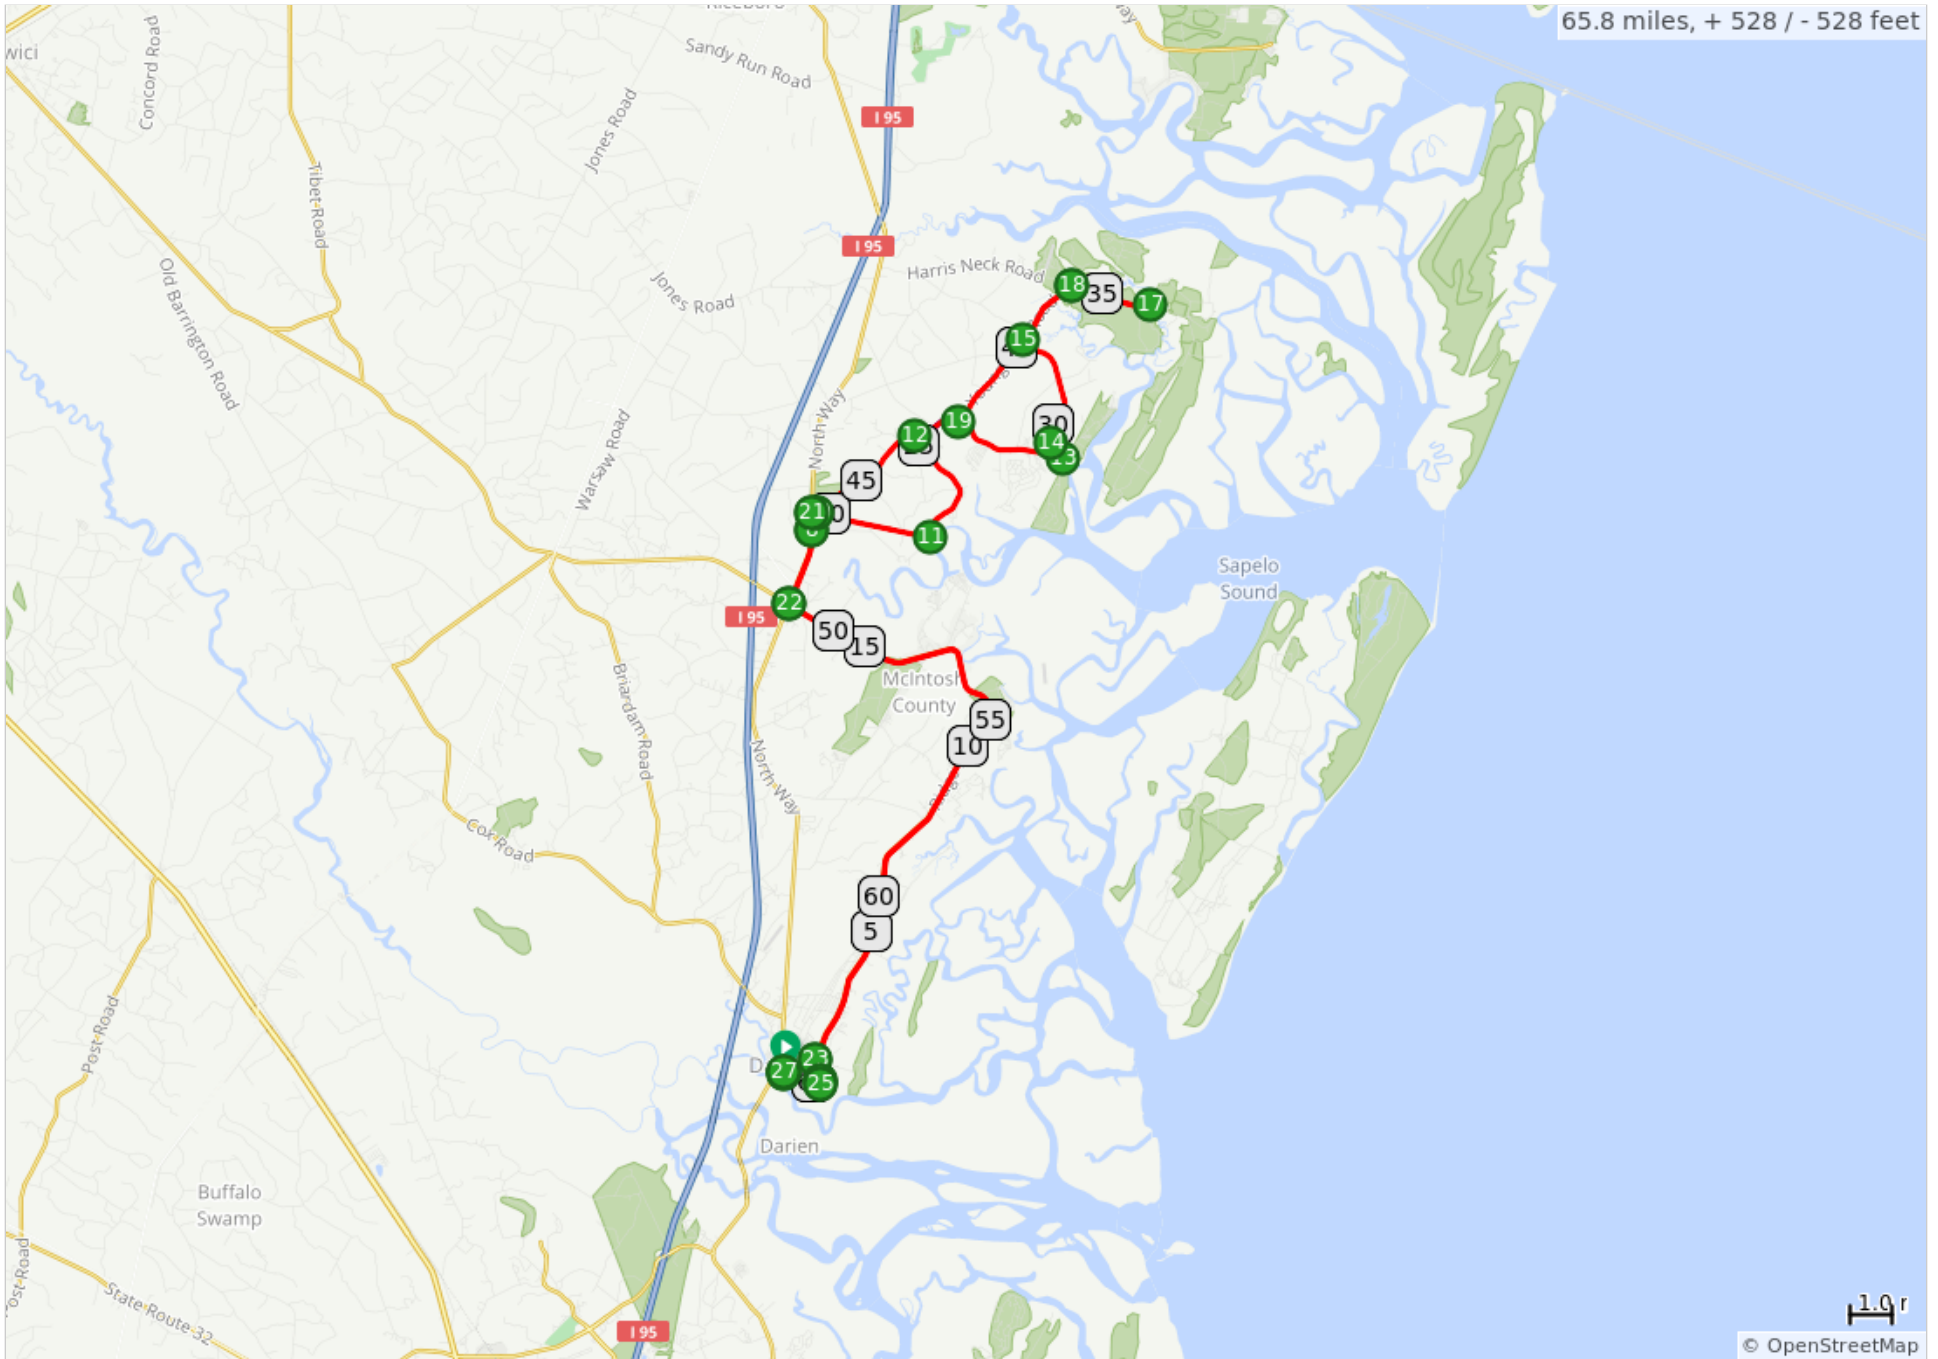

Party Gras 2023 62 mile route final

65.8 miles, + 528 / - 528 feet

Party Gras 2023 62 mile route final

Dist	Note
0.0	Start of route
0.0	L onto Fort King George Dr
0.9	L onto 2nd Street East
1.0	Sharp R onto McIntosh Road
1.7	R onto Ridge Road, GA 99
17.1	R onto North Way, US 17, GA 25
19.0	R onto Fair Hope Road
19.1	R onto North Way, US 17, GA 25
19.5	R onto Pine Harbor Road
19.6	Continue onto Pine Harbor Road
22.3	L onto Bell Hammock Road
25.3	R onto Shellman Bluff Road
29.2	Sharp L onto Sutherland Road

29.2 miles. +230/-241 feet

Dist	Note
65.8	End of route

0.0 miles. +0/-0 feet

Dist	Note
29.6	Continue onto Old Shellman Road
32.4	R onto Young Man Rd NE
34.2	R onto Harris Neck Rd
36.1	Make a U-turn at Wildlife Dr NW
38.0	L onto Young Man Rd NE
42.2	R onto Shellman Bluff Road
46.4	Slight R onto Pine Harbor Road
46.5	L onto North Way, US 17, GA 25
48.7	L onto Ridge Road, GA 99
64.1	L onto McIntosh Road
64.8	Sharp L onto 2nd Street East
64.9	R onto Fort King George Drive
65.8	R onto Franklin Street

36.6 miles. +287/-285 feet